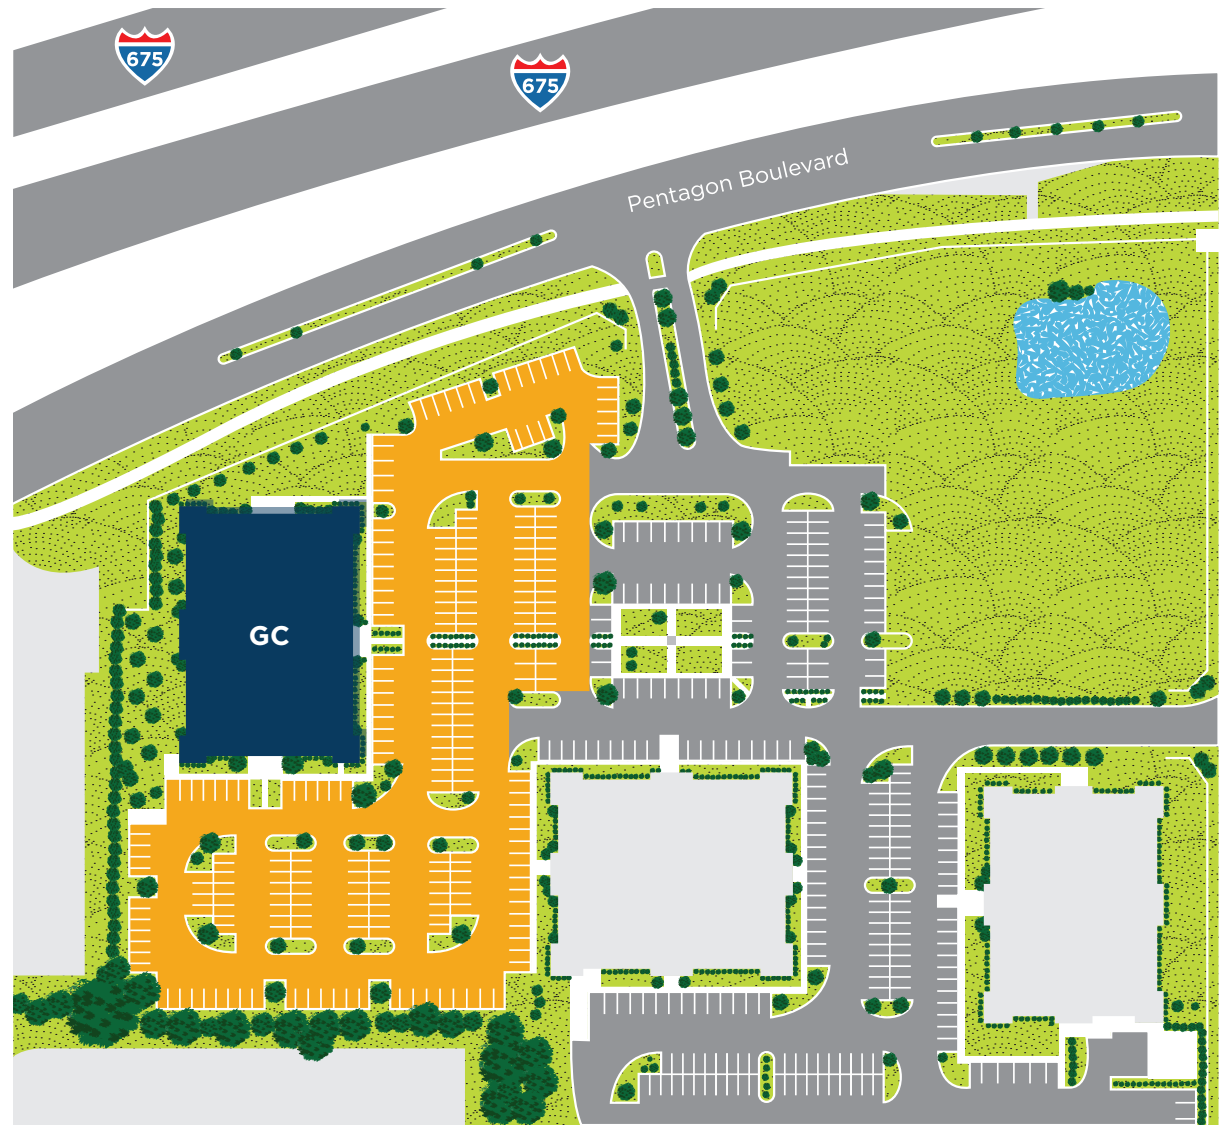

BEAVERCREEK LOCATION

3775 Pentagon Boulevard | Beavercreek, OH 45431

GC - Greene Center

- First Floor
 - Accessibility Services
 - Bookstore
 - GED/ABLE
 - Placement Testing
 - Success Center
- Second Floor
 - Advising
 - Cashier
 - Financial Aid
 - Records and Registration

Parking lots are designated on the map in yellow.

We are a tobacco-free campus!

Please be courteous, and do not smoke or use tobacco products on Clark State grounds.